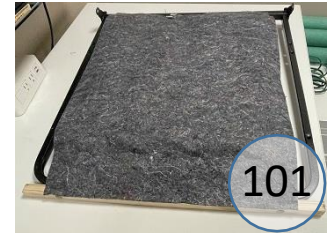

4070812

Call Out	Description
●	Blown Fiber
●	Cushion Chaise Pad - top Pad
●	Cushion Foam
●	KD Component
●	Cover

Signature
DESIGN
BY **ASHLEY**®

425

227

399

149

426