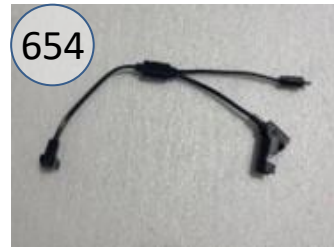

654

Signature
DESIGN
BY ASHLEY®